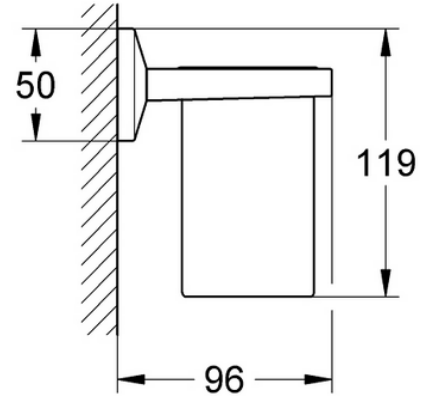

Acme Sanitary Ware Co Ltd

Acme Building, 22-28 Nanking Street, Kowloon, Hong Kong
Tel: 2388 7171 Fax: 2710 8012
E-mail: acme@acmesanitary.com.hk
Website: www.acmesanitaryware.com.hk

Pure Freude
an Wasser

PROJECT		REF		REV	ITEM CODE	
LOCATION		DATE			PAGE	

SANITARY WARE SPECIFICATION SHEET

Item Descriptions	GROHE (Germany) "Allure Brilliant" Wall-mounted glass tumbler with chrome plated holder
Dimensions	L96 x W100 x H119 mm
Model	40493000
Finish	Chrome Plated
Country of origin	Germany
Manufacturer	GROHE Limited
Supplier	Acme Sanitary Ware Co. Ltd Mr. Eric Wong/ Mr. Don Yuen
Contact Tel/Fax	(852) 2388-7171 / (852) 2710-8012
E-mail	acme@acmesanitary.com.hk
Website	www.acmesanitary.com.hk

Illustration/ Drawing