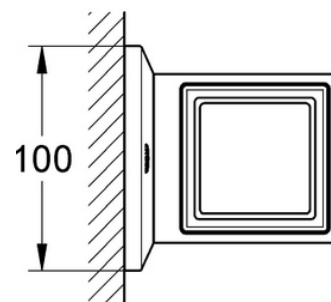

Acme Sanitary Ware Co Ltd

Acme Building, 22-28 Nanking Street, Kowloon, Hong Kong
Tel: 2388 7171 Fax: 2710 8012
E-mail: acme@acmesanitary.com.hk
Website: www.acmesanitaryware.com.hk

Pure Freude
an Wasser

PROJECT		REF		REV	ITEM CODE	
LOCATION		DATE			PAGE	

SANITARY WARE SPECIFICATION SHEET

Item Descriptions	GROHE (Germany) "Allure Brilliant" Wall-mounted glass tumbler with chrome plated holder
Dimensions	L96 x W100 x H119 mm
Model	40493000
Finish	Chrome Plated
Country of origin	Germany
Manufacturer	GROHE Limited
Supplier	Acme Sanitary Ware Co. Ltd Mr. Eric Wong/ Mr. Don Yuen
Contact Tel/Fax	(852) 2388-7171 / (852) 2710-8012
E-mail	acme@acmesanitary.com.hk
Website	www.acmesanitary.com.hk

Illustration/ Drawing